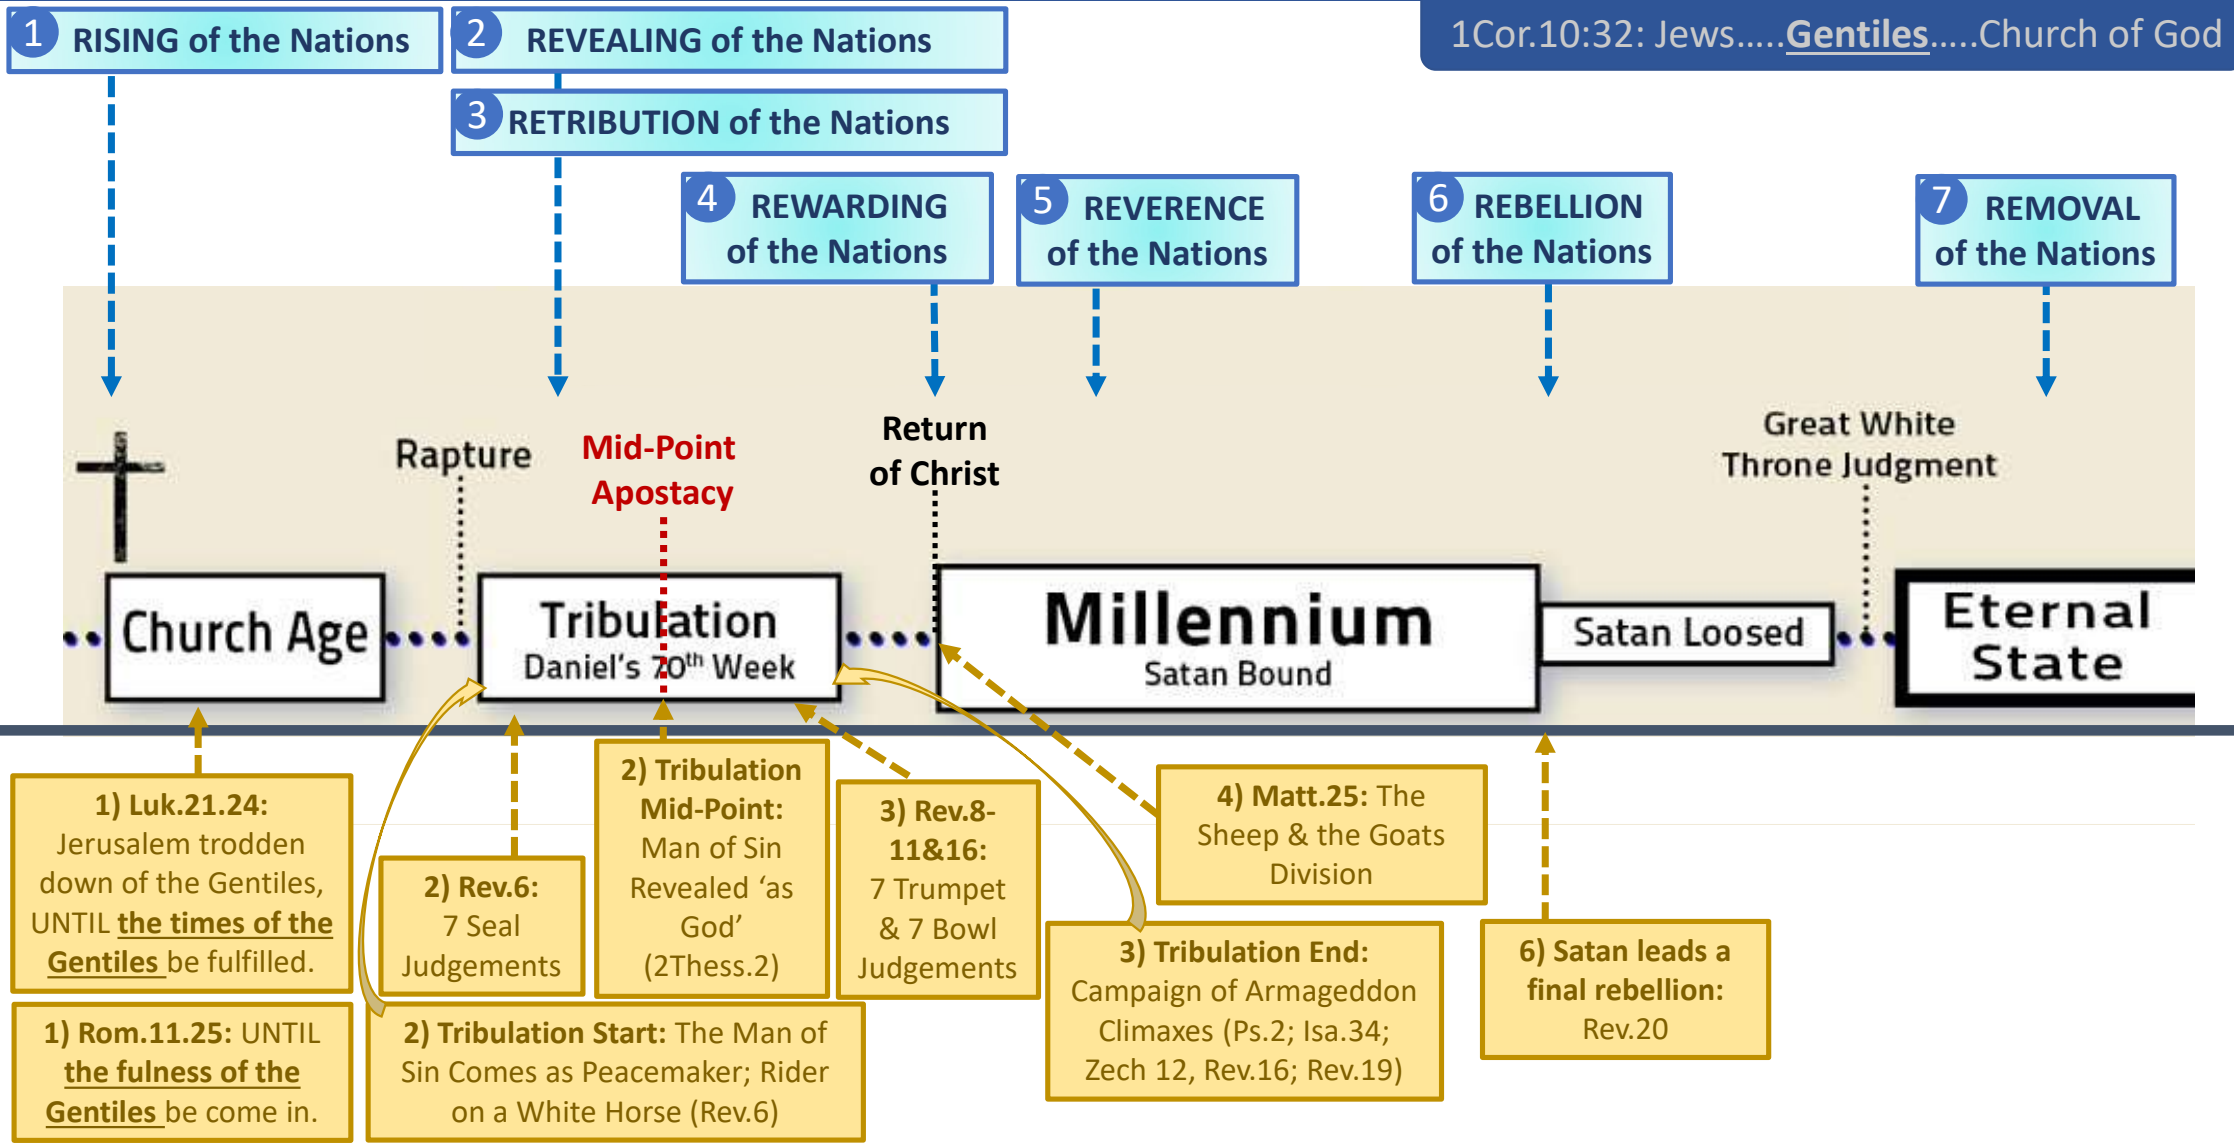

Christ & the Future of the Nations (HE will be Praised)

1Cor.10:32: Jews.....Gentiles.....Church of God