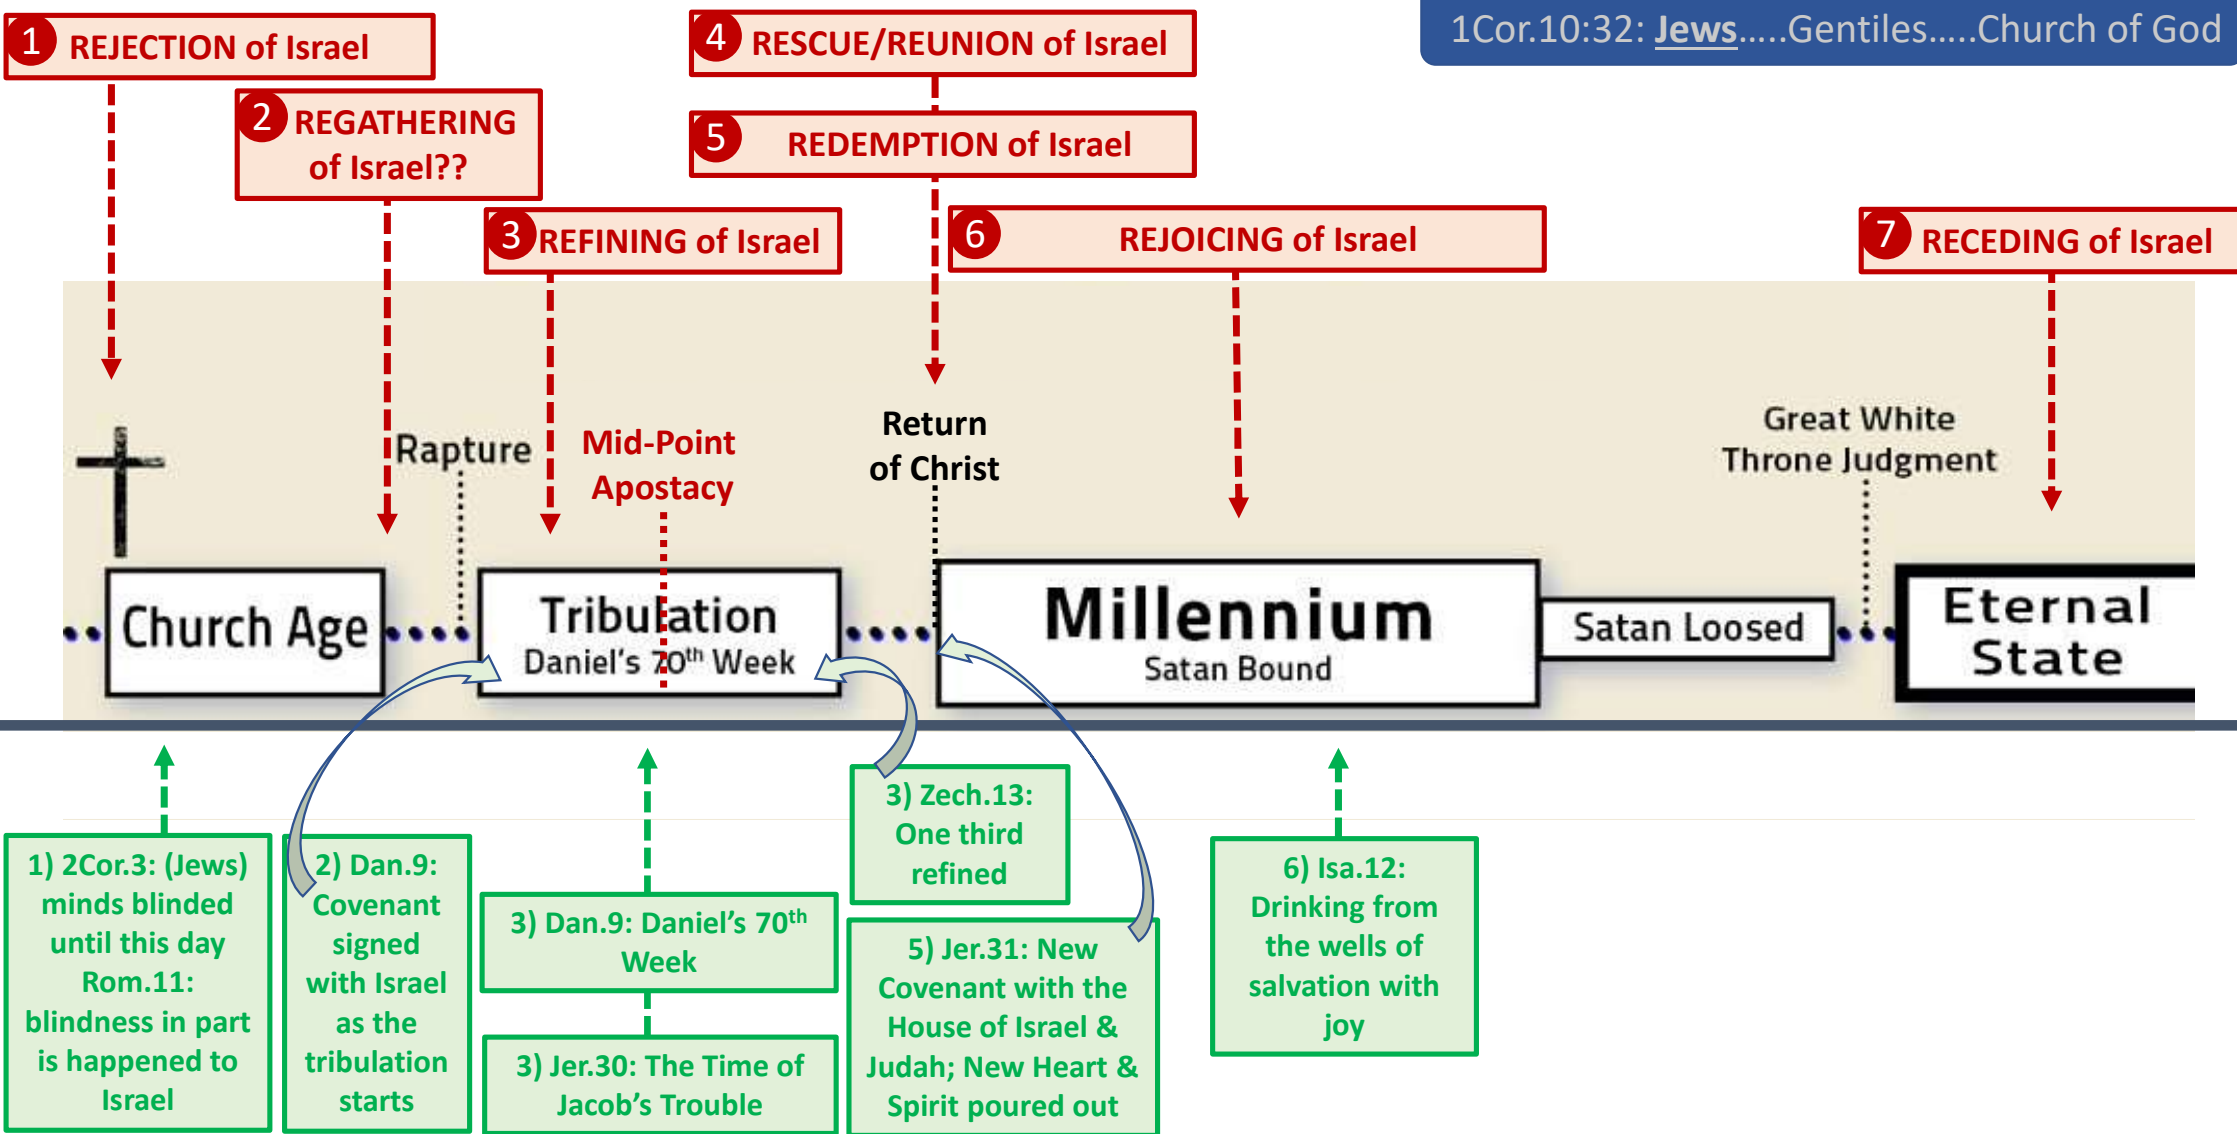

Christ & the Future of the Israel (HE will be Received)

1Cor.10:32: Jews....Gentiles....Church of God